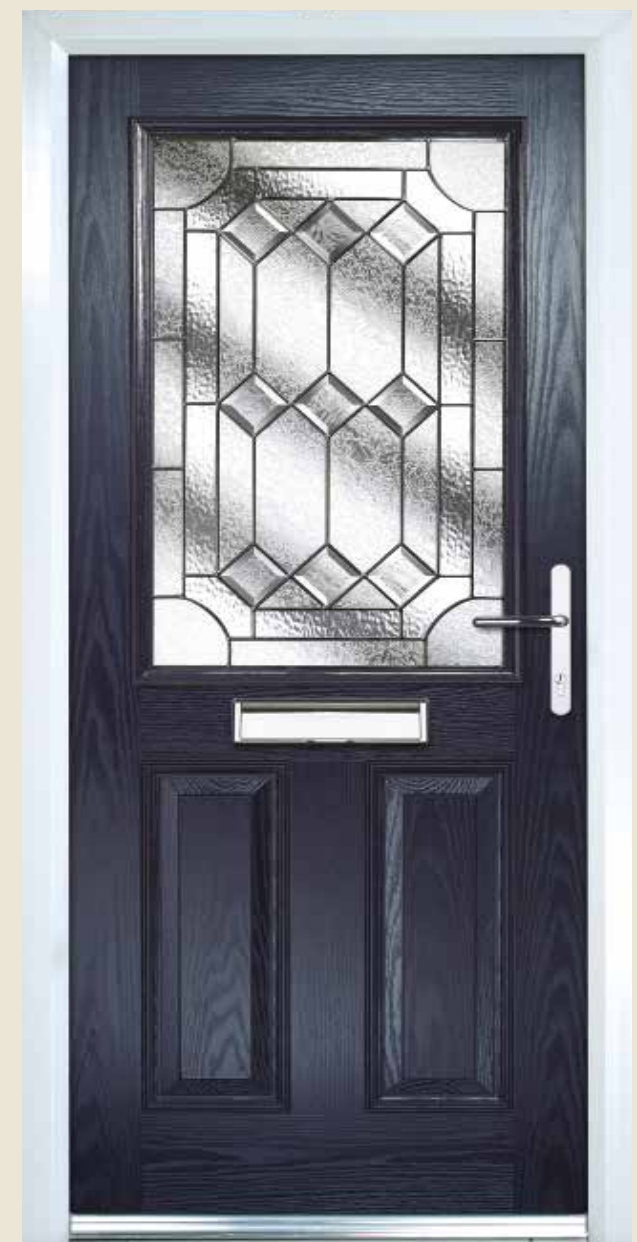

Composite Half
Platinum Simplicity Zinc
Blue