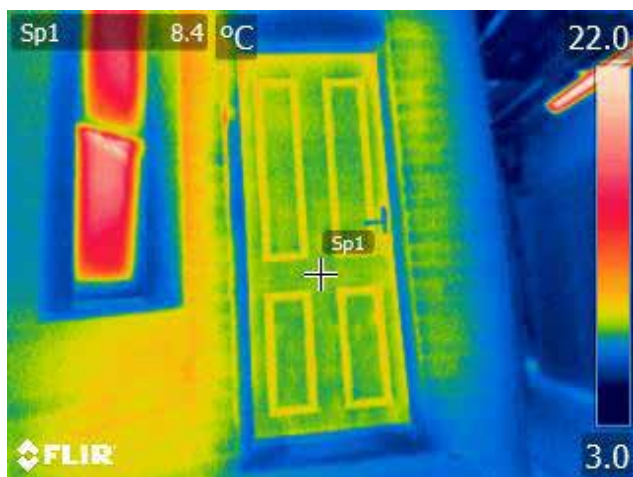

energy efficiency

Our GRP composite door is more energy efficient than a traditional timber door or a solid timber core composite door - fact!

We all worry about how much energy our homes consume. The rising cost of our energy bills and our impact on the environment means we want to keep our consumption to a minimum. One of the best ways to do this is to choose thermally efficient products that keep warmth in and cold out, thereby saving money and emissions.

When it comes to thermally efficient doors, our GRP composite door is the best choice you can make.

Independent tests have proved that our GRP composite door is:

+19% more thermally efficient than a 48mm solid timber core composite door.

+17% more thermally efficient than a 44mm traditional timber panelled door.

The photos below show the thermal efficiency of each of the doors tested. The darker the blue, the less heat is being lost. Reds and greens, the predominant colours on the timber door indicate high heat loss.

Solid timber core composite door