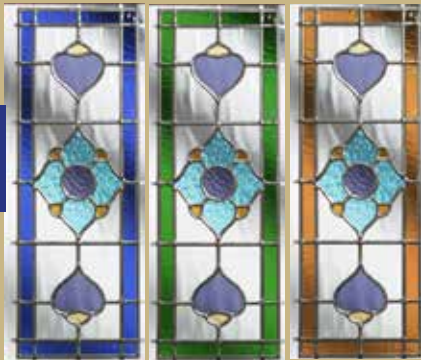

Colour options

Kara

Grey Blue Green Red

Marmara

Black Blue Green Red Purple

Fusion Jewel

Black/Beige Blue Green Red

Dorchester

Blue Green Amber

Hand-made by UK craftsmen to create the look of traditional stained glass windows, the Heritage Dorchester range is made from individual pieces of coloured and clear obscure glass cemented into lead grooves and protected between two sheets of clear toughened glass. The range is available in the following colours.