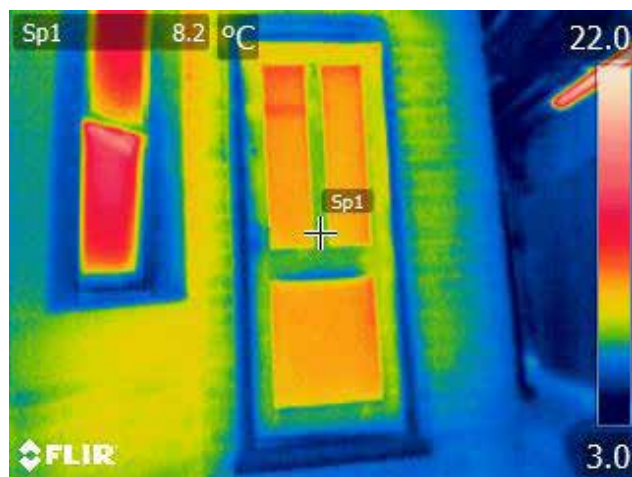

Traditional timber panelled door