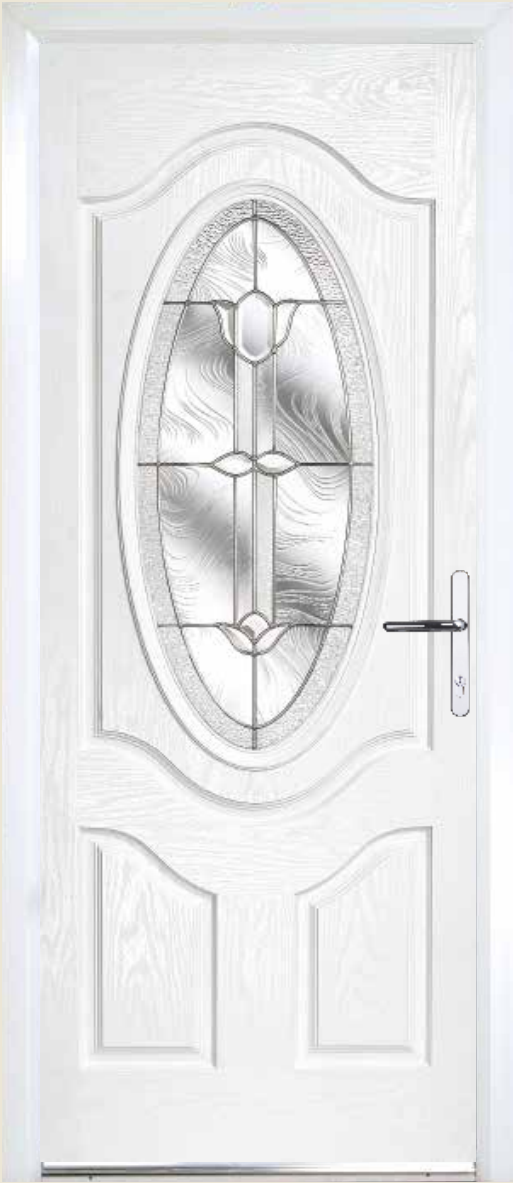

Style: **Composite Eight**
Glass: **Platinum Flores Brass**
Colour: **Rosewood**

Composite Eight
Cotswold
Rosewood

Composite Eight
Kara Zinc
White

Composite Eight, Oak, Platinum Clarity Brass

Composite Oval
Flores Zinc
White